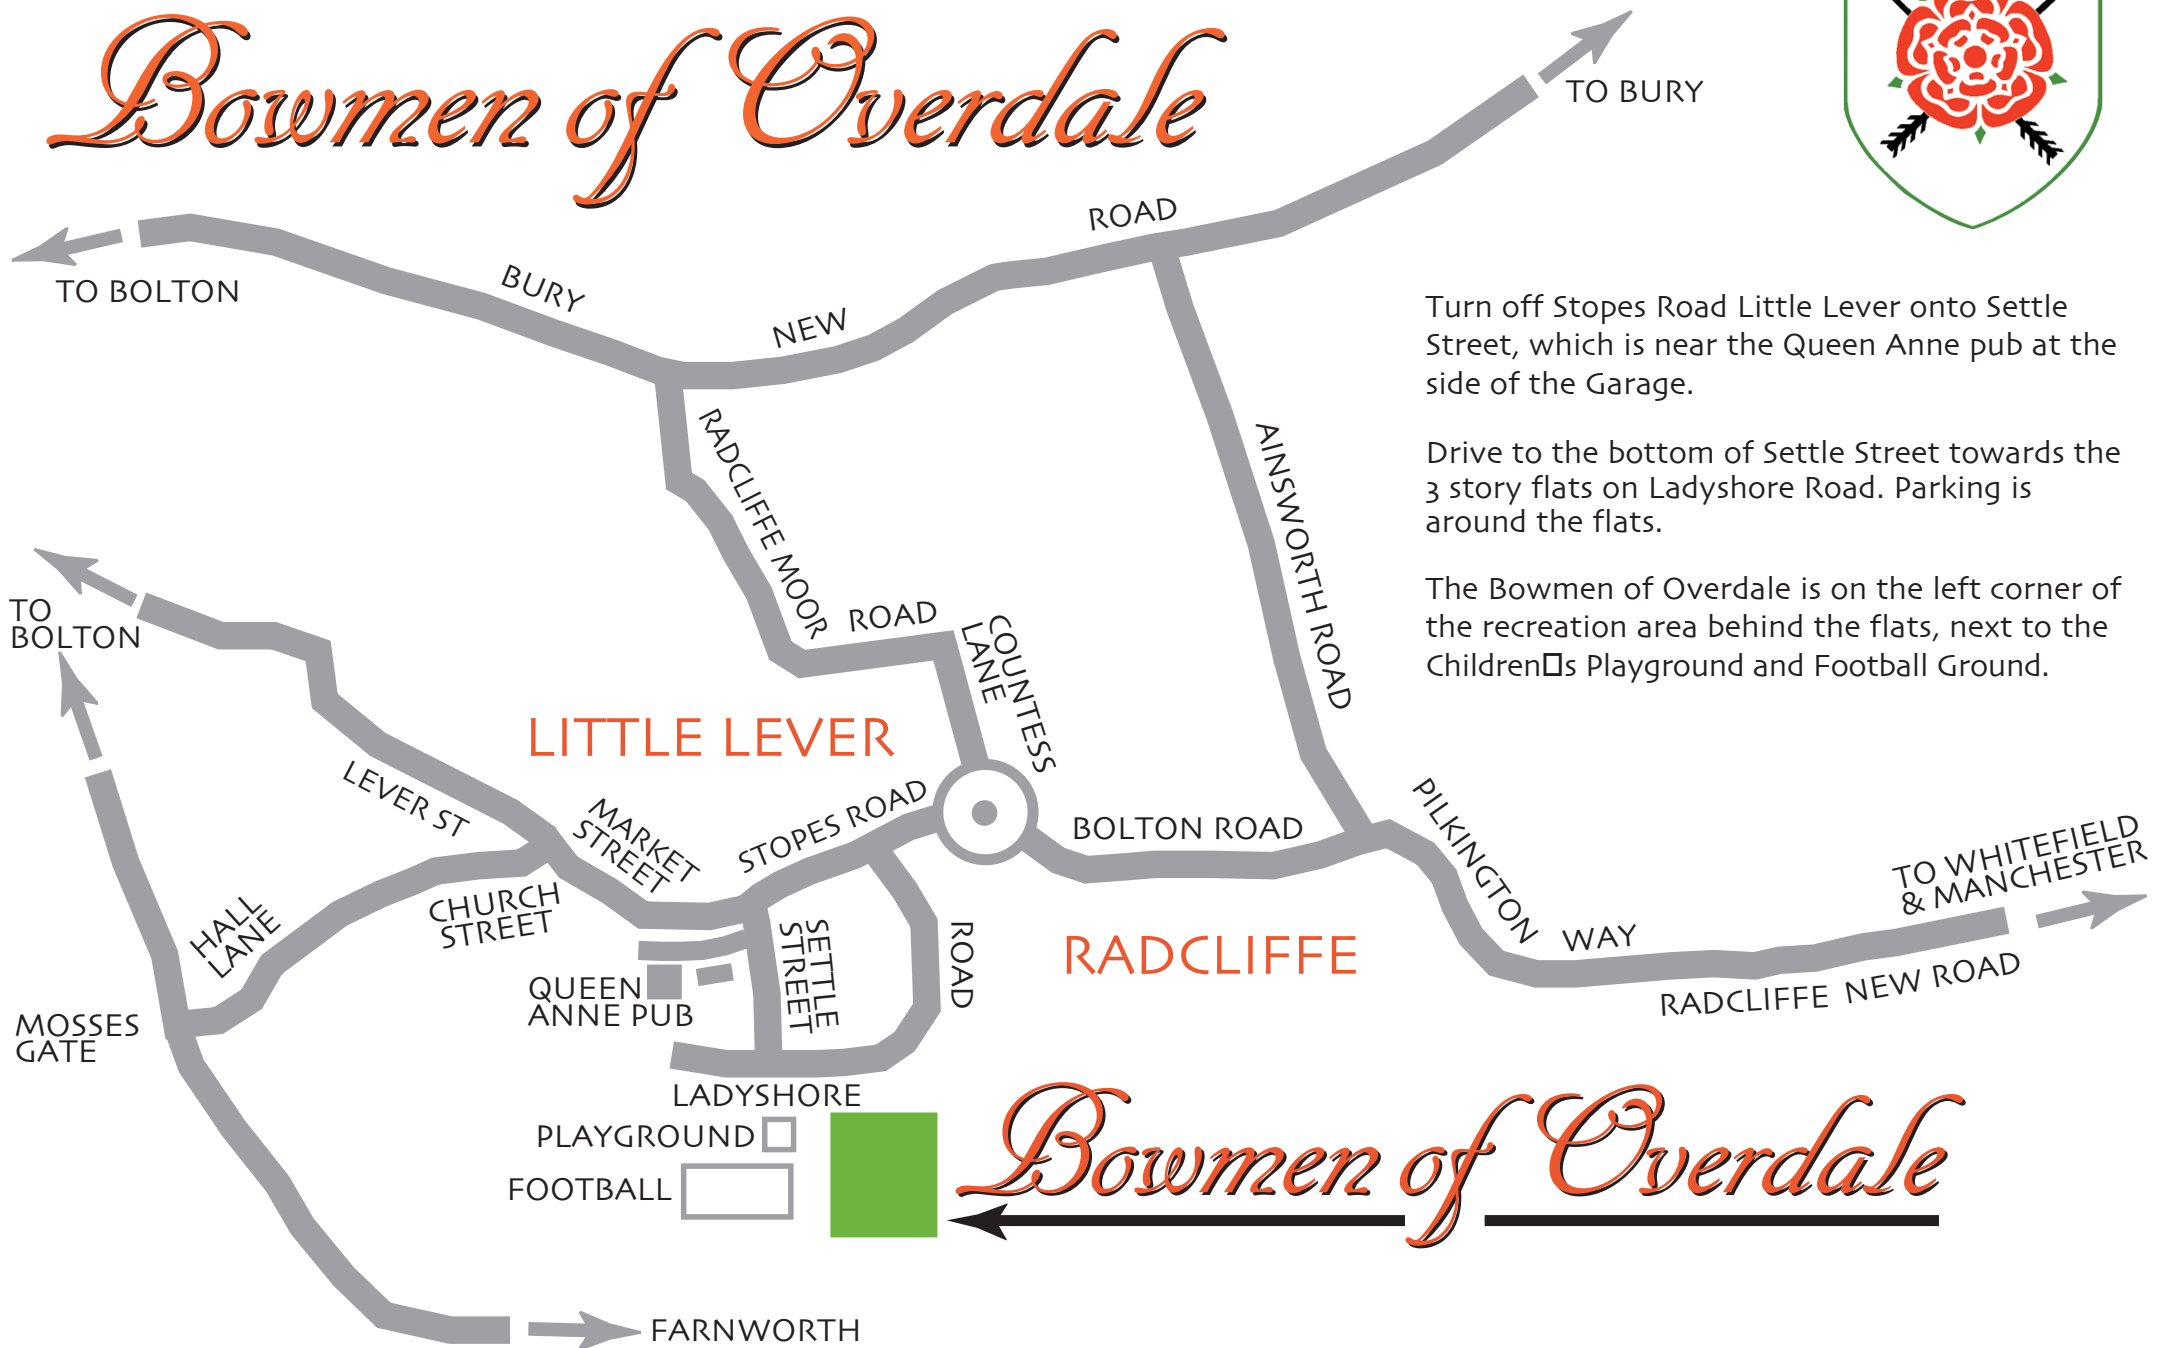

Where to Find the *Bowmen of Overdale*

Turn off Stopes Road Little Lever onto Settle Street, which is near the Queen Anne pub at the side of the Garage.

Drive to the bottom of Settle Street towards the 3 story flats on Ladyshore Road. Parking is around the flats.

The Bowmen of Overdale is on the left corner of the recreation area behind the flats, next to the Children's Playground and Football Ground.